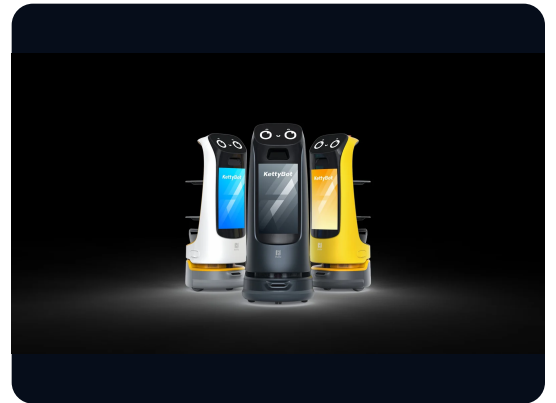

PUDU KettyBot Pro

Delivery and reception robot with advertising display

The KettyBot Pro pairs lead-and-deliver service with a large vertical advertising screen, making it a natural fit for restaurants, retail, and reception areas. It greets and guides guests, runs food, and displays promotions, with smart tray detection and AI voice interaction in a slim footprint.

Highlights

10 kg

load

18.5 in

display

9 hrs

runtime

3.5 hrs

charge

Specifications

Load capacity	Up to 10 kg
Display	18.5 inch promotional screen
Runtime	Up to 9 hours
Charging	Approximately 3.5 hours
Tray detection	Smart tray detection
Interaction	AI voice interaction
Navigation	VSLAM positioning
Charging behavior	Automatic return to dock when low
Use cases	Reception, delivery, advertising